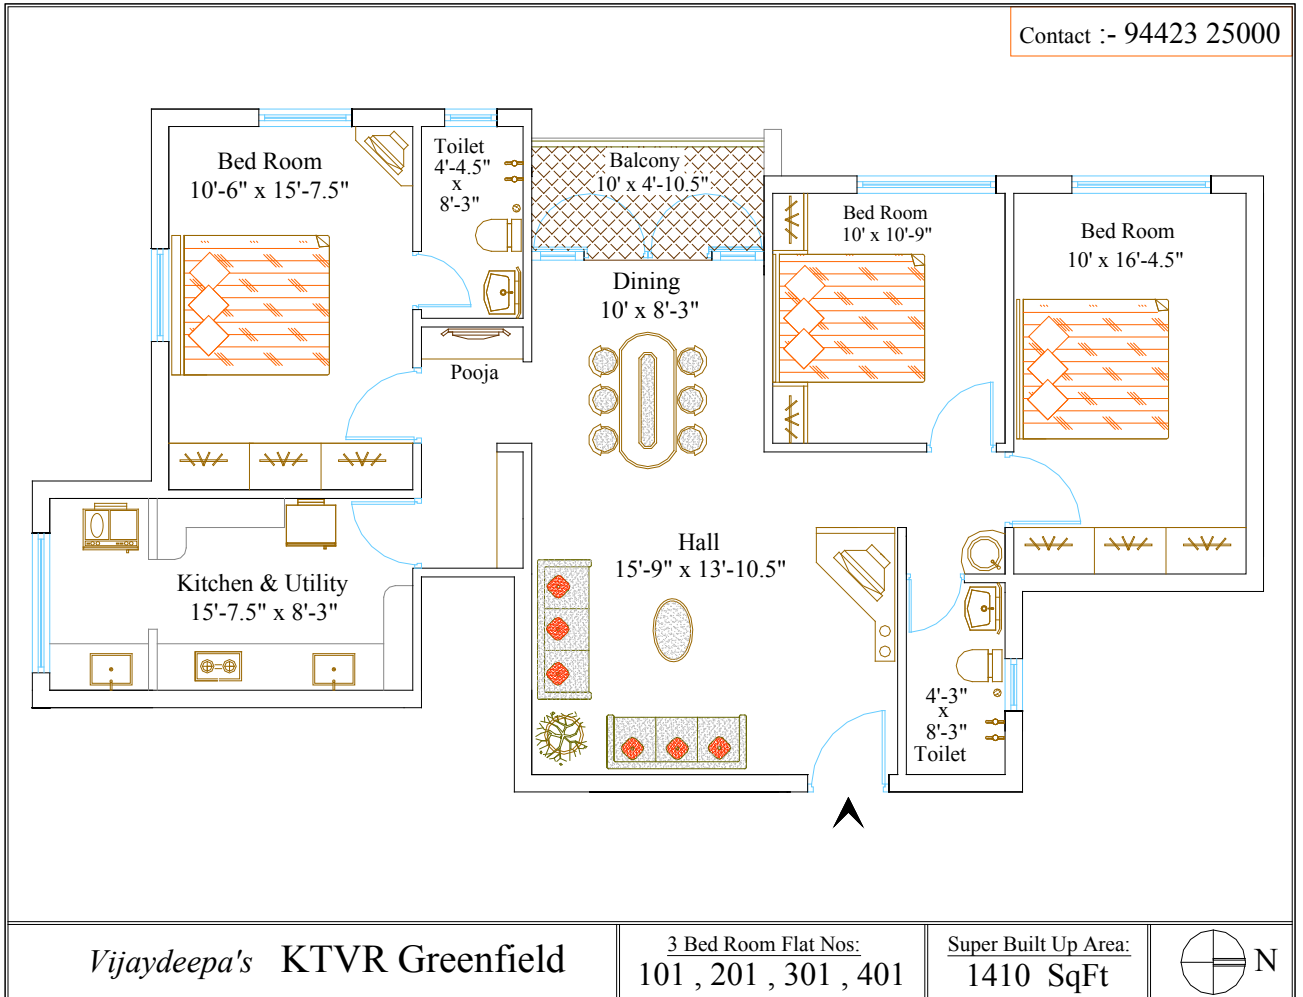

Contact :- 94423 25000

Vijaydeepa's KTVR Greenfield

3 Bed Room Flat Nos:
101 , 201 , 301 , 401

Super Built Up Area:
1410 SqFt