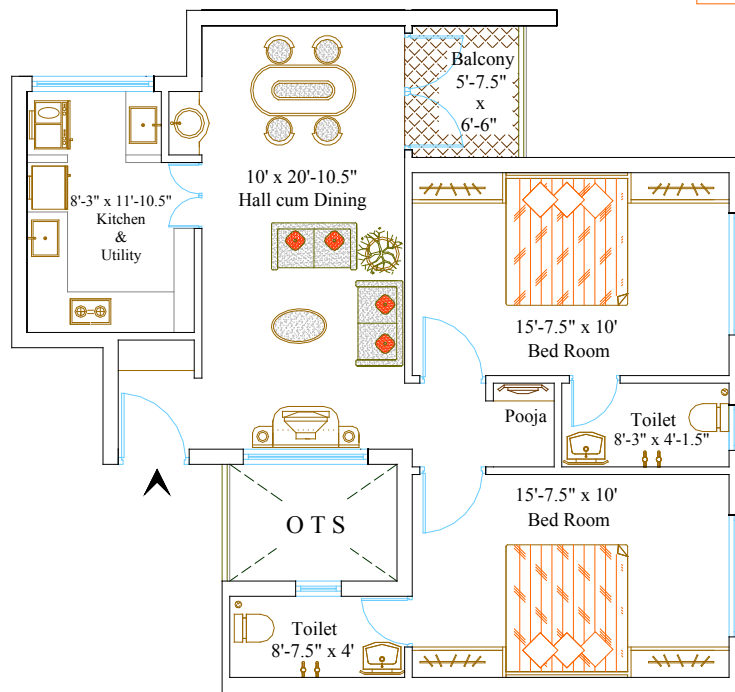

Contact :- 94423 25000

Vijaydeepa's KTVR Greenfield

2 Bed Room Flat Nos:
110 , 210 , 310 , 410

Super Built Up Area:
1069 SqFt