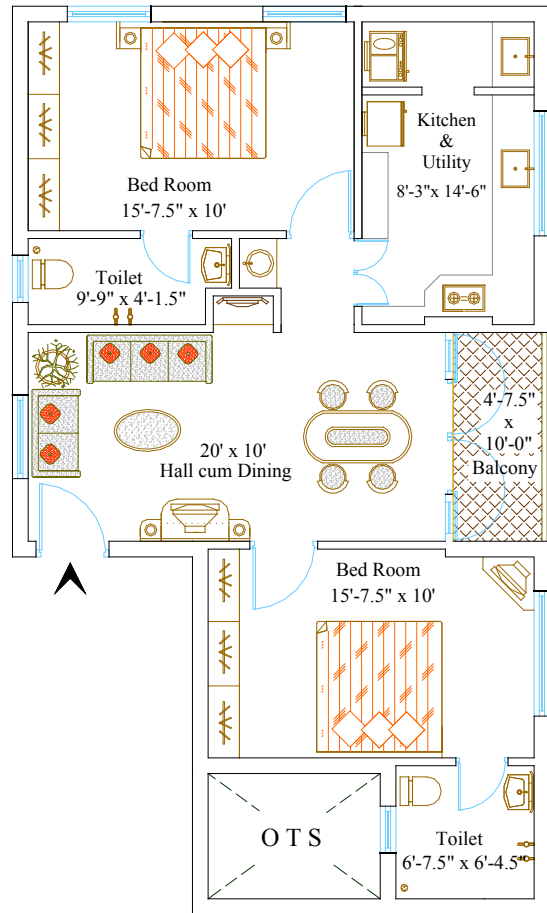

Contact :- 94423 25000

Vijaydepa's KTVR Greenfield

2 Bed Room Flat Nos:
111 , 211 , 311 , 411

Super Built Up Area:
1075 SqFt