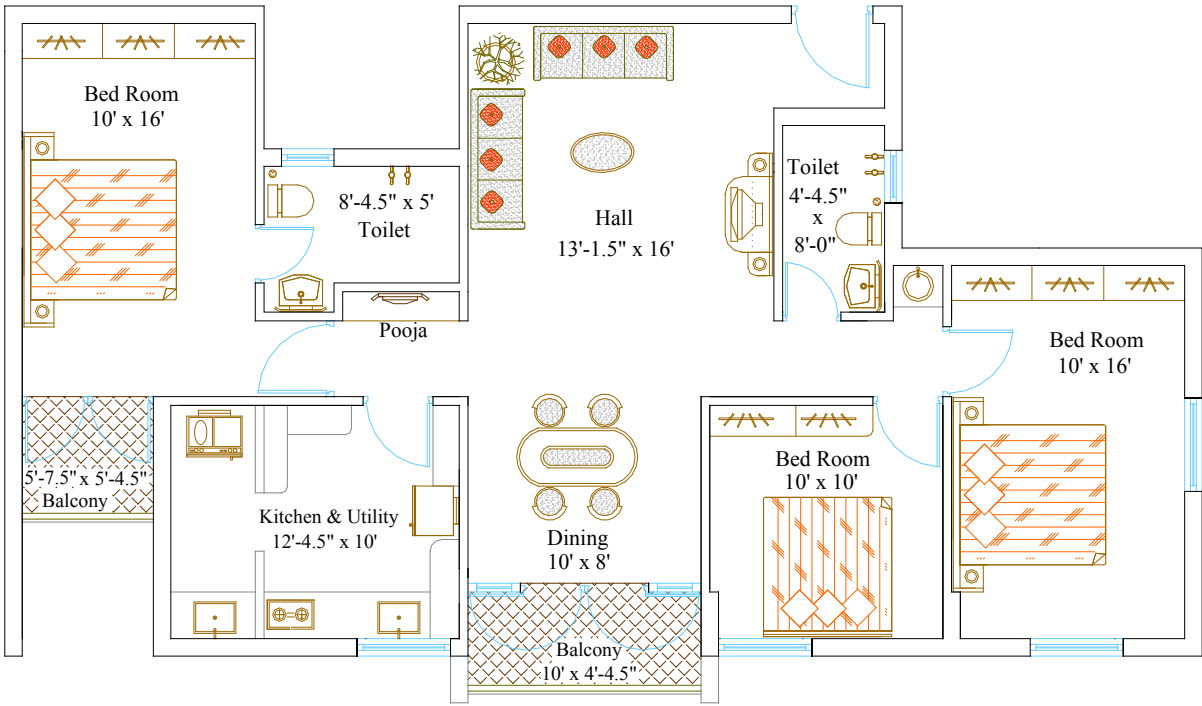

Contact :- 94423 25000

Vijaydeepa's KTVR Greenfield

3 Bed Room Flat Nos:  
112, 212, 312, 412

Super Built Up Area:  
1440 SqFt