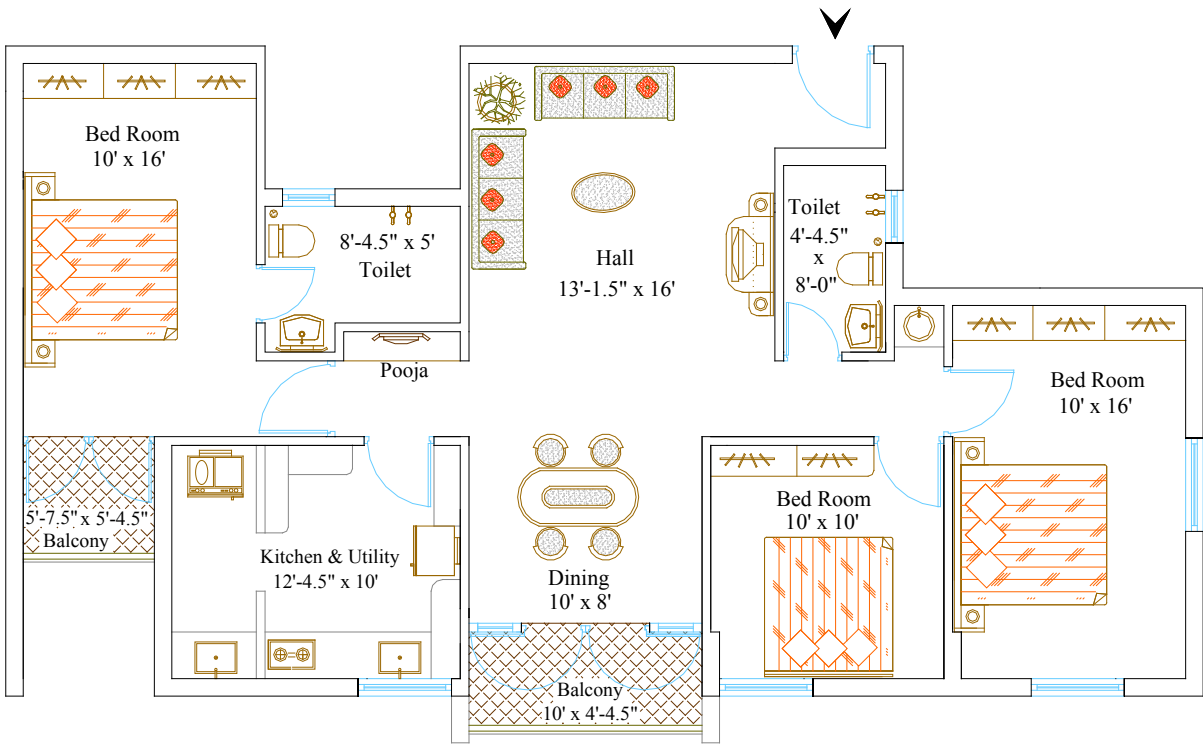

Contact :- 94423 25000

Vijaydeepa's KTVR Greenfield

3 Bed Room Flat Nos:  
112, 212, 312, 412

Super Built Up Area:  
1440 SqFt