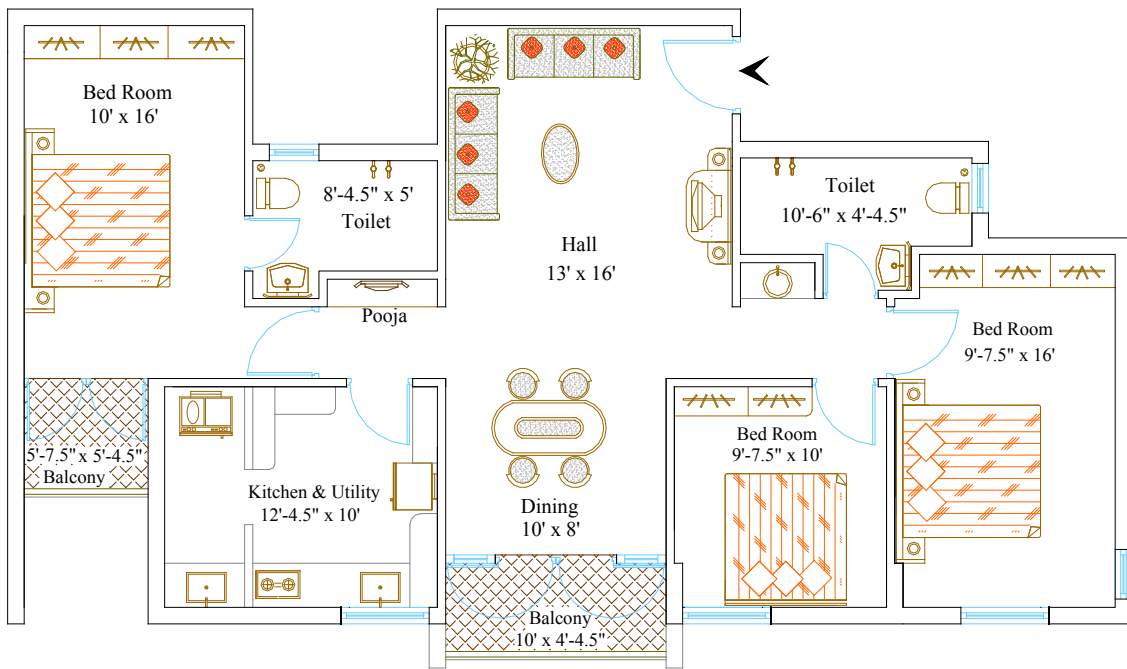

Contact :- 94423 25000

Vijaydeepa's KTVR Greenfield

3 Bed Room Flat Nos:  
113 , 213 , 313 , 413

Super Built Up Area:  
1425 SqFt