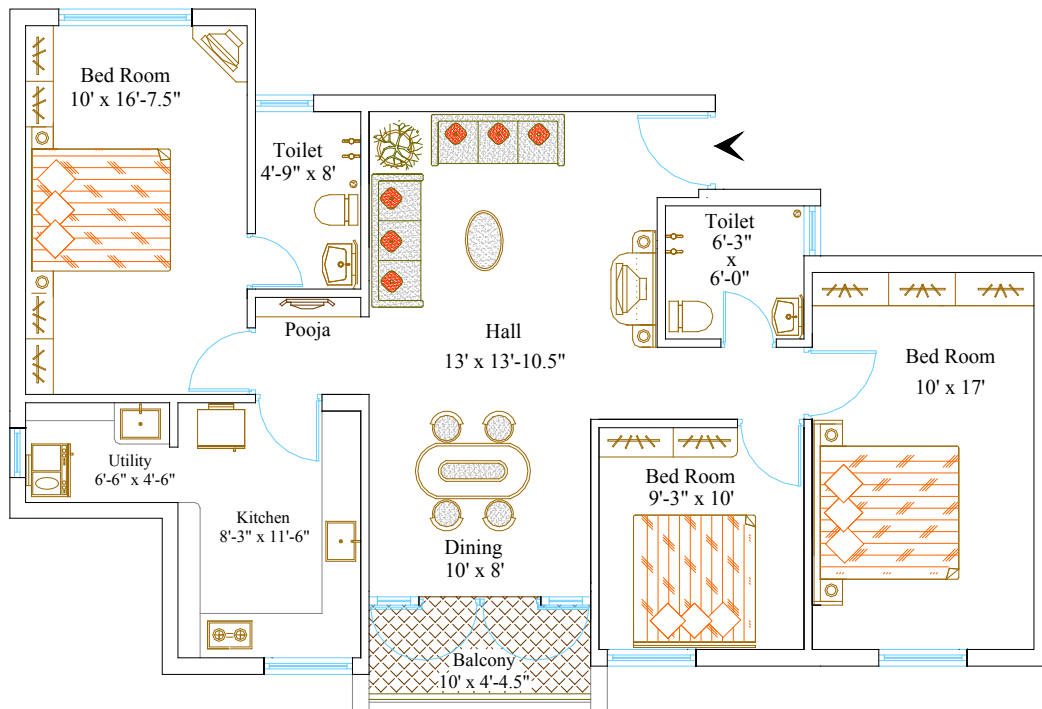

Contact :- 94423 25000

Vijaydeepa's KTVR Greenfield

3 Bed Room Flat Nos:  
114, 214, 314, 414

Super Built Up Area:  
1325 SqFt