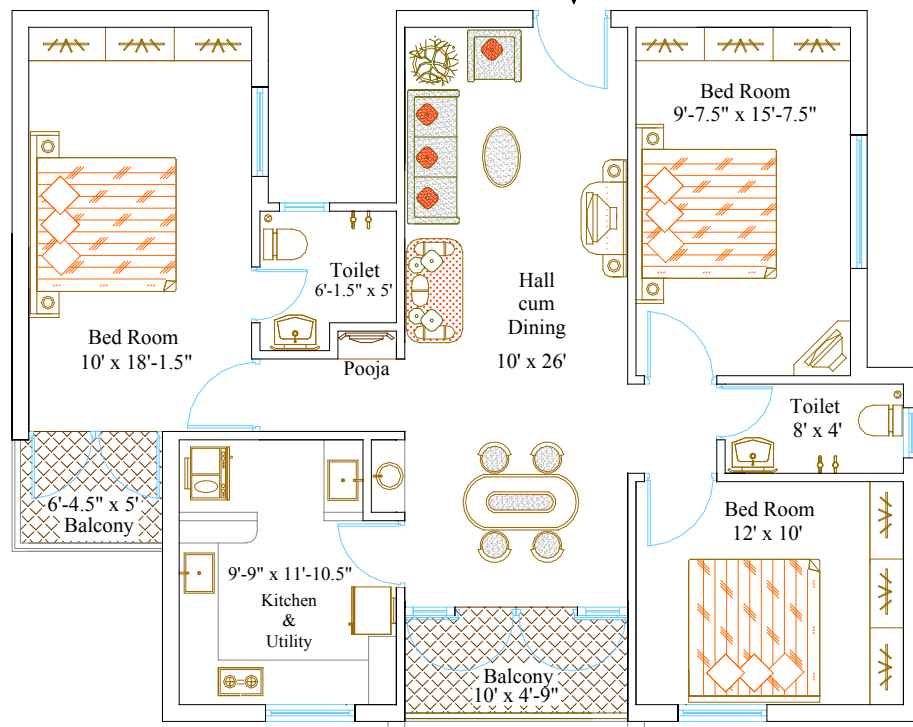

Contact :- 94423 25000

Vijaydeepa's KTVR Greenfield

3 Bed Room Flat Nos:
115, 215, 315, 415

Super Built Up Area:
1370 SqFt