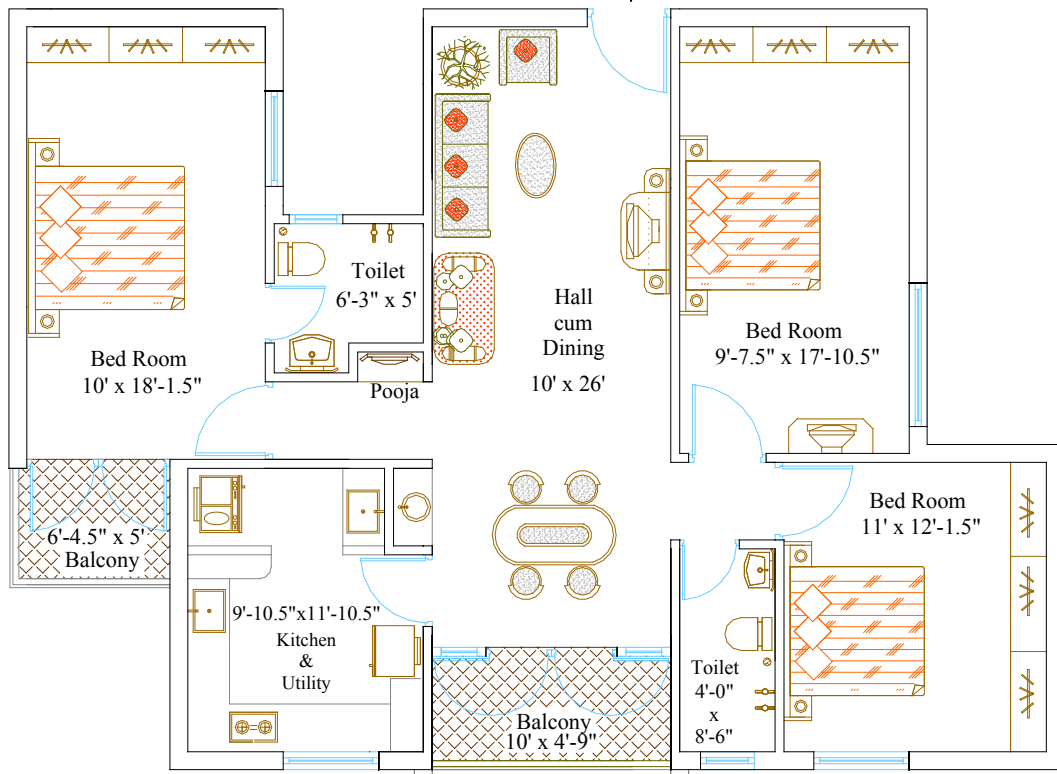

Contact :- 94423 25000

Vijaydeepa's KTVR Greenfield

3 Bed Room Flat Nos:  
116 , 216 , 316 , 416

Super Built Up Area:  
1410 SqFt