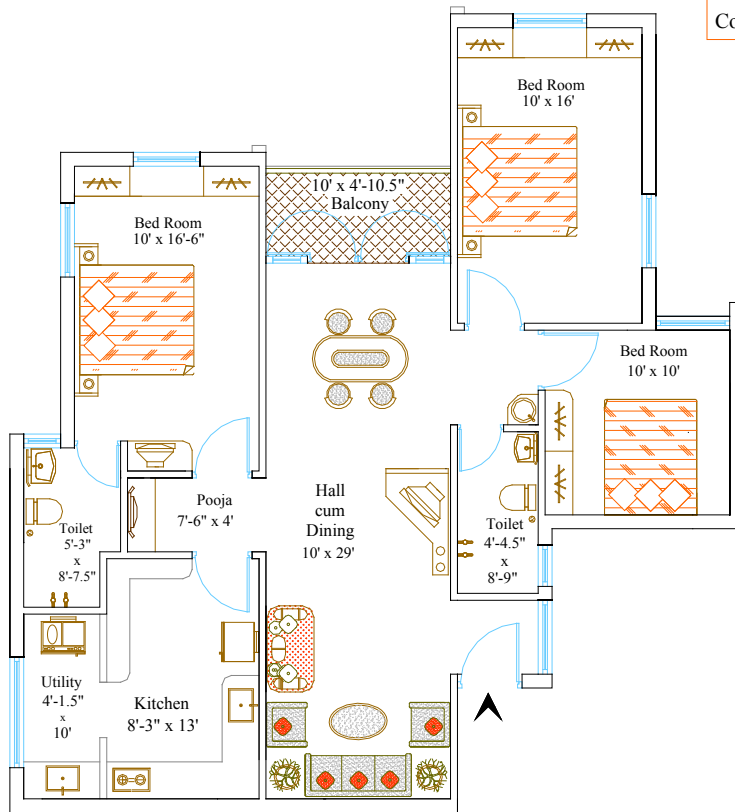

Contact :- 94423 25000

Vijaydeepa's KTVR Greenfield

3 Bed Room Flat Nos:
117, 217, 317, 417

Super Built Up Area:
1425 SqFt