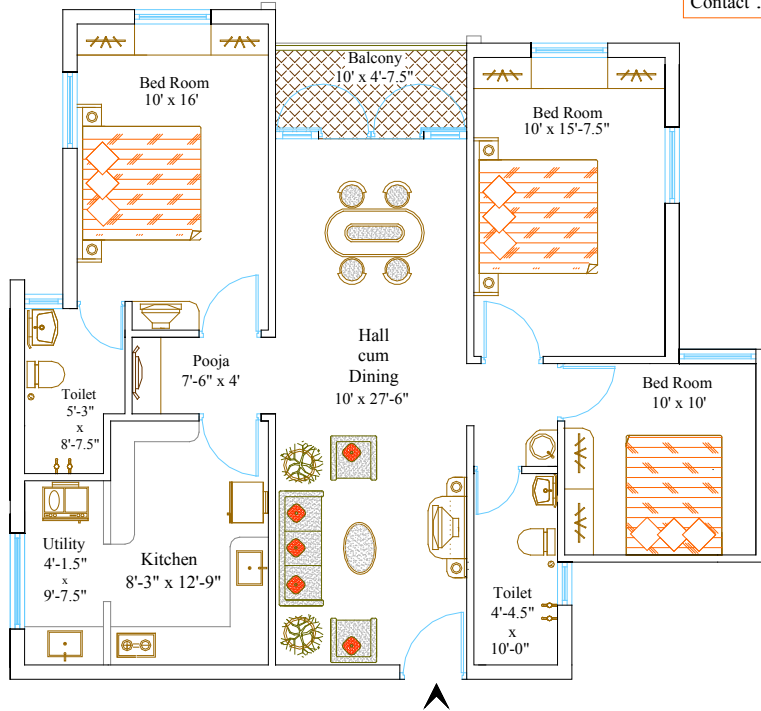

Contact :- 94423 25000

Vijaydeepa's KTVR Greenfield

3 Bed Room Flat Nos:  
118, 218, 318, 418

Super Built Up Area:  
1370 SqFt