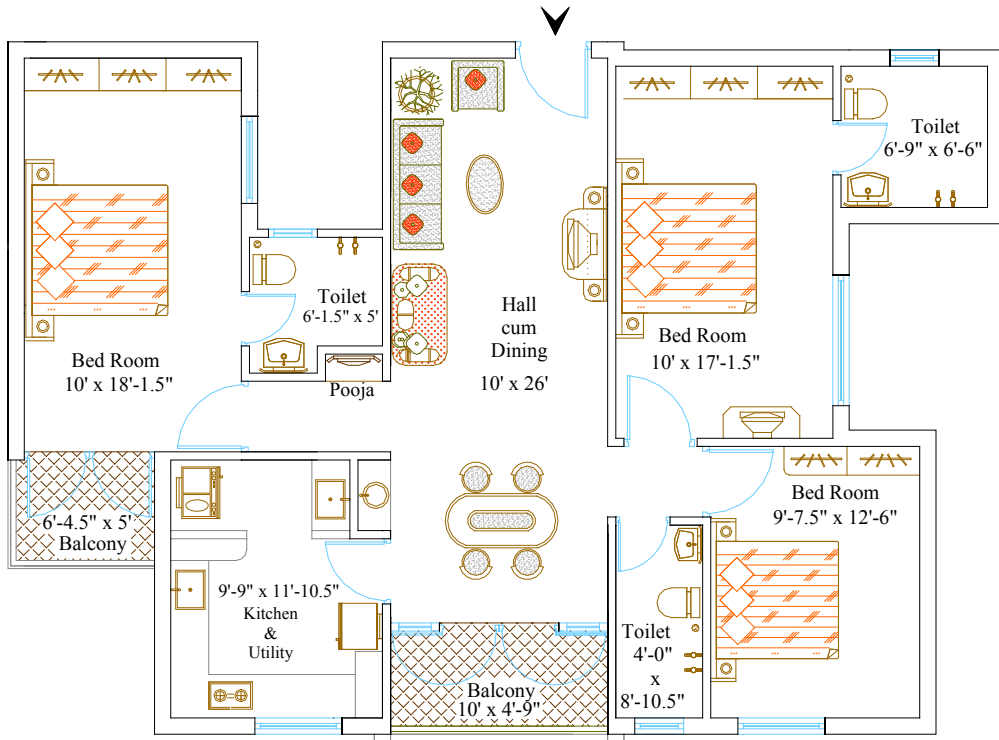

Contact :- 94423 25000

Vijaydeepa's KTVR Greenfield

3 Bed Room Flat Nos:
119 , 219 , 319 , 419

Super Built Up Area:
1465 SqFt