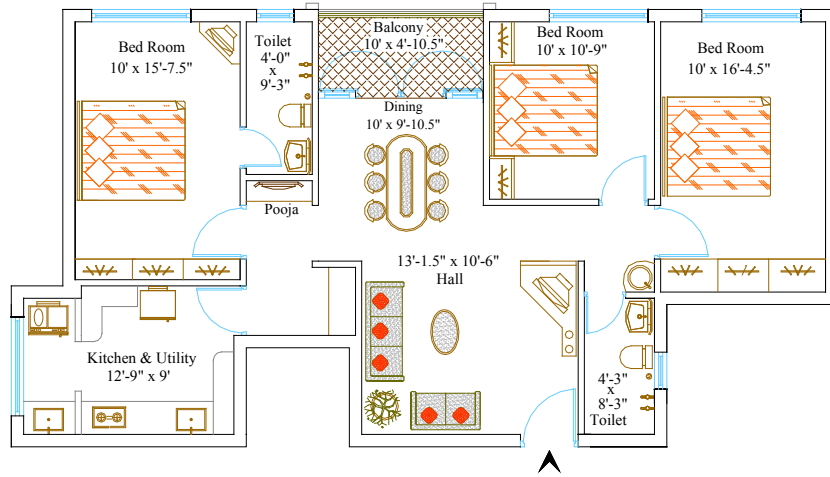

Contact :- 94423 25000

Vijaydeeps KTVR Greenfield

3 Bed Room Flat Nos:
102 , 202 , 302 , 402

Super Built Up Area:
1335 SqFt