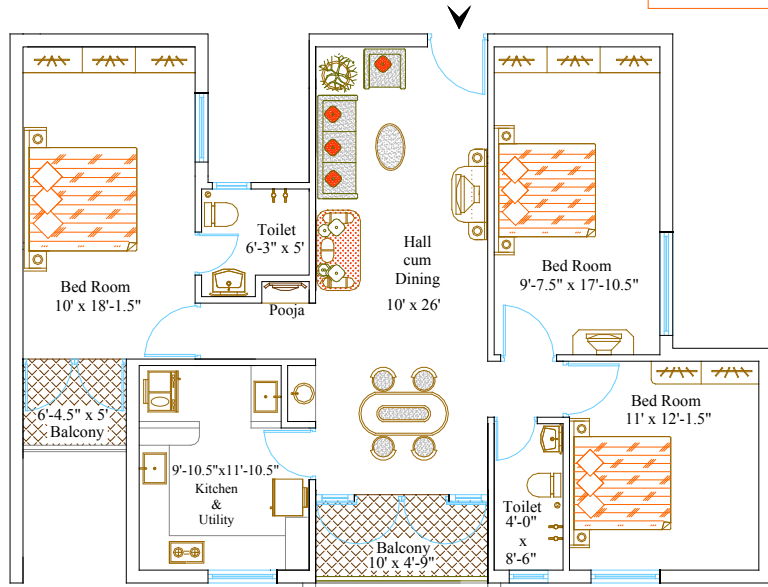

Contact :- 94423 25000

Vijaydeeps KTVR Greenfield

3 Bed Room Flat Nos:
120 , 220 , 320 , 420

Super Built Up Area:
1410 SqFt