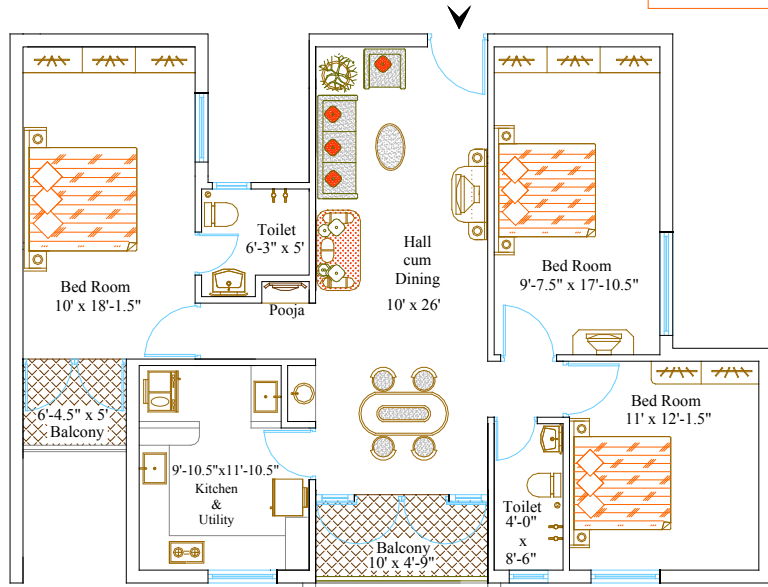

Contact :- 94423 25000

Vijaydeepa's KTVR Greenfield

3 Bed Room Flat Nos:
120 , 220 , 320 , 420

Super Built Up Area:
1410 SqFt