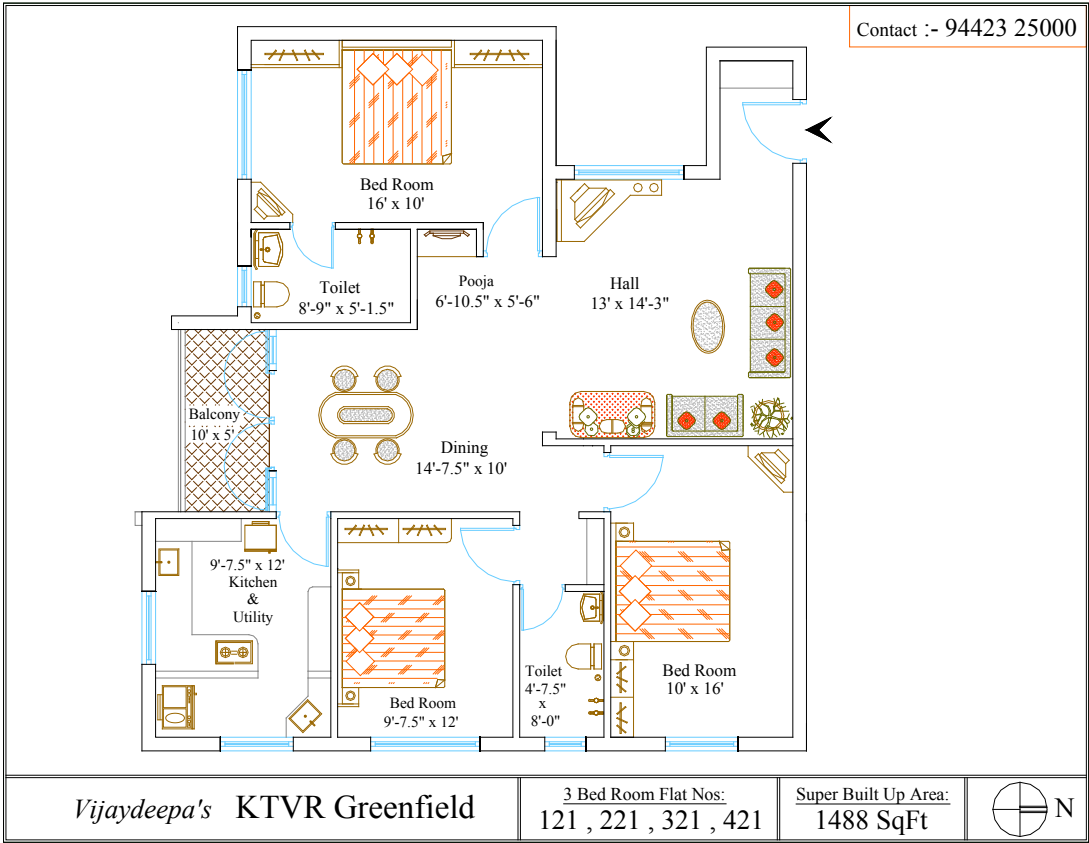

Contact :- 94423 25000

Vijaydeepa's KTVR Greenfield

3 Bed Room Flat Nos:  
121 , 221 , 321 , 421

Super Built Up Area:  
1488 SqFt