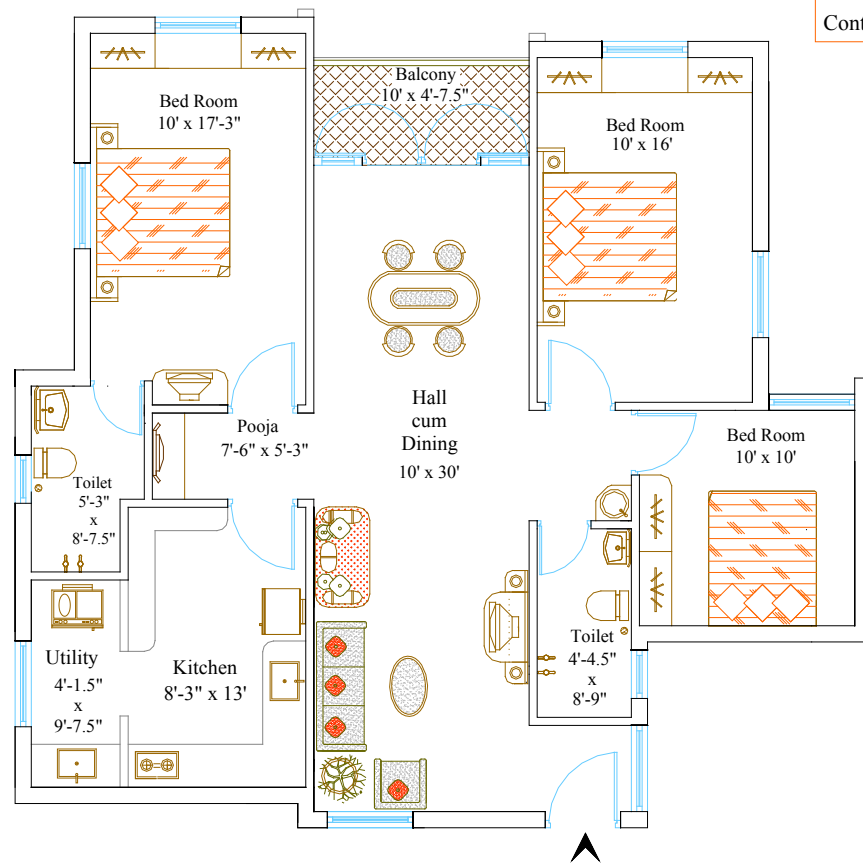

Contact :- 94423 25000

Vijaydeepa's KTVR Greenfield

3 Bed Room Flat Nos:
122 , 222 , 322 , 422

Super Built Up Area:
1440 SqFt