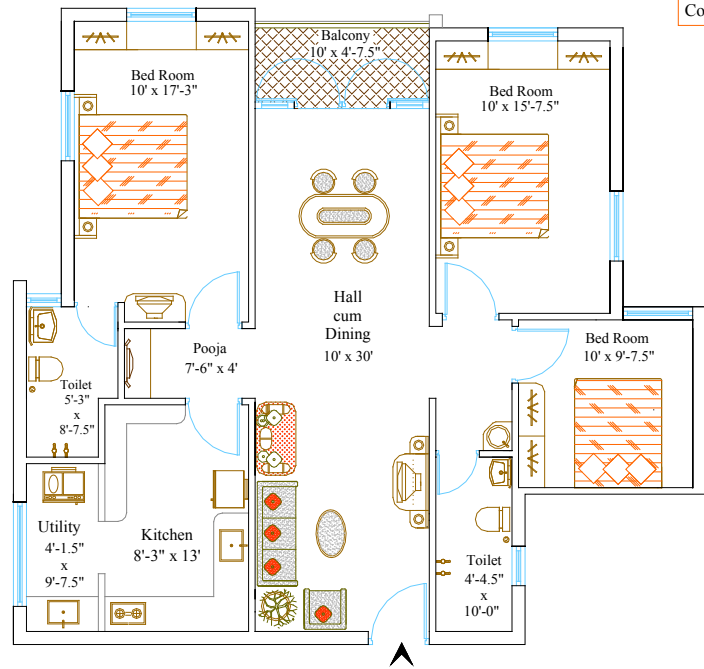

Contact :- 94423 25000

Vijaydepa's KTVR Greenfield

3 Bed Room Flat Nos:
123 , 223 , 323 , 423

Super Built Up Area:
1425 SqFt