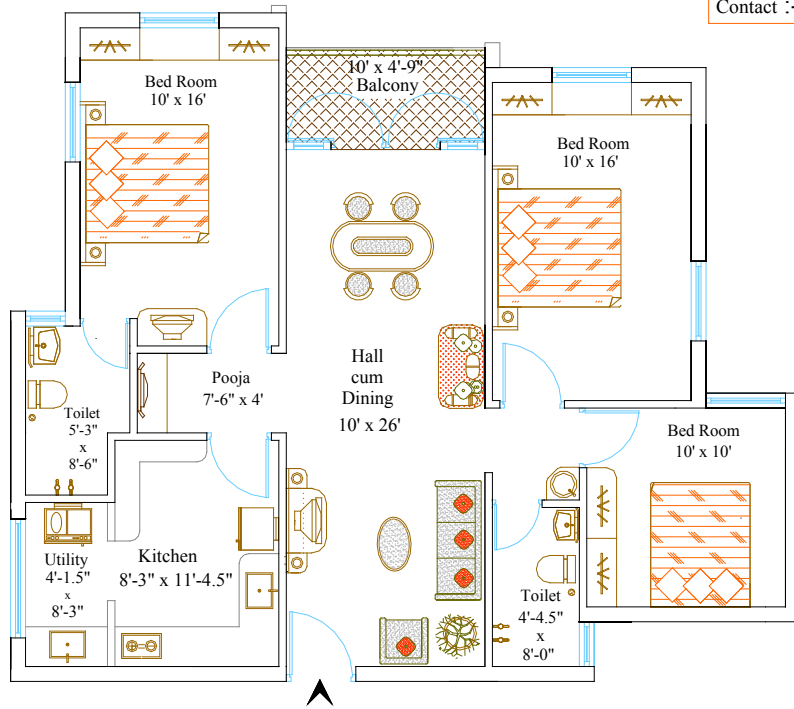

Contact :- 94423 25000

Vijaydeepa's KTVR Greenfield

3 Bed Room Flat Nos:
124 , 224 , 324 , 424

Super Built Up Area:
1335 SqFt