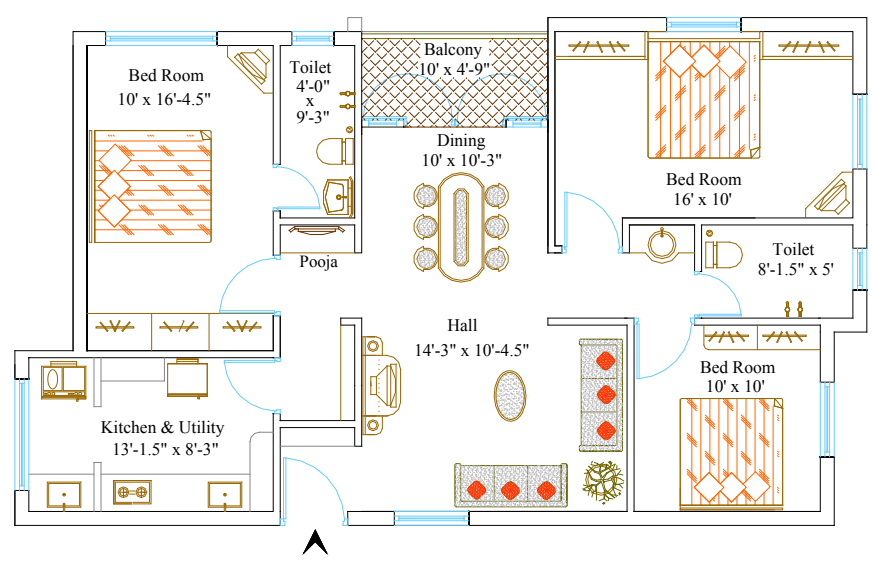

Contact :- 94423 25000

Vijaydeeps KTVR Greenfield

3 Bed Room Flat Nos:
103 , 203 , 303 , 403

Super Built Up Area:
1345 SqFt