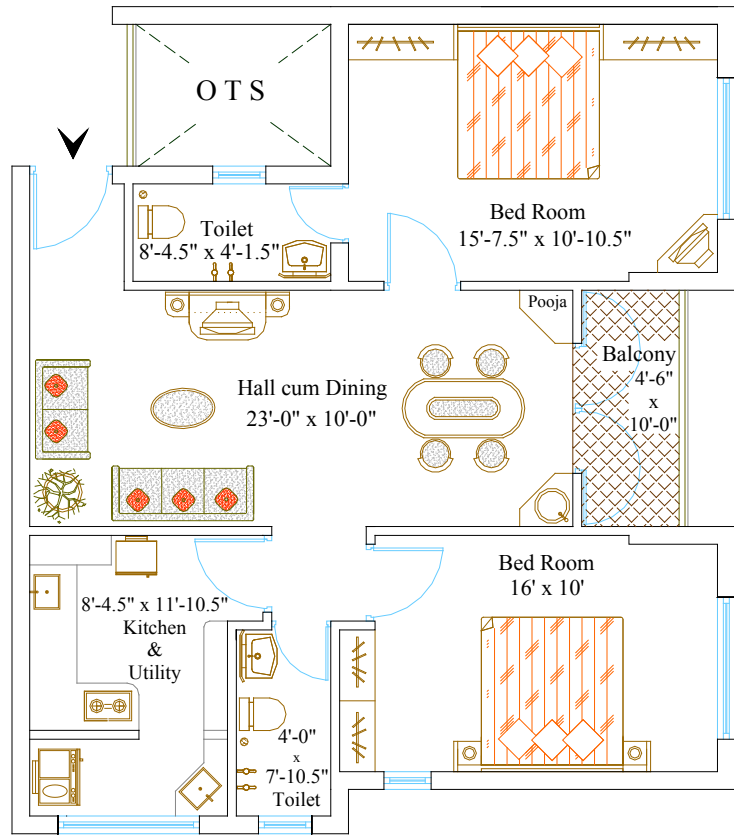

Contact :- 94423 25000

Vijaydeepa's KTVR Greenfield

2 Bed Room Flat Nos:
104 , 204 , 304 , 404

Super Built Up Area:
1090 SqFt