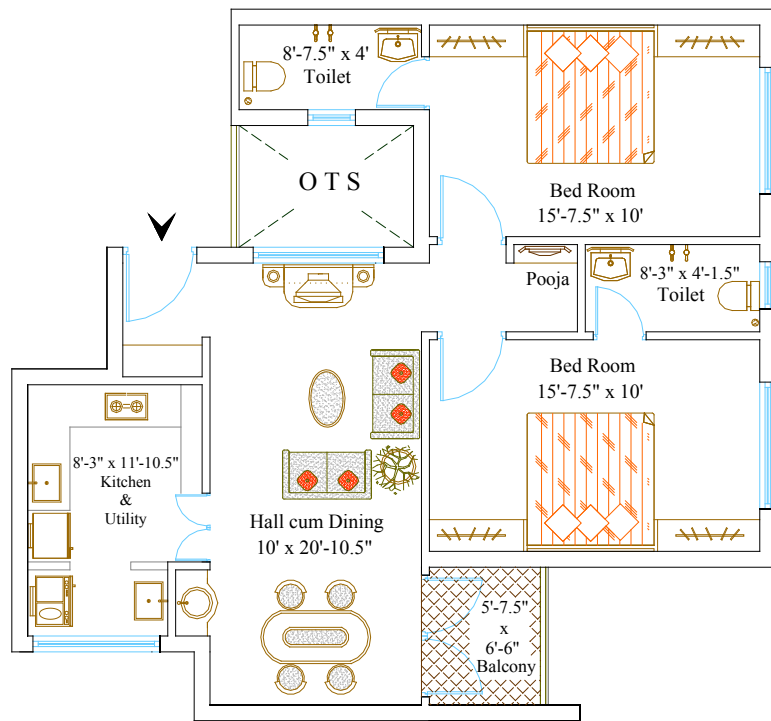

Contact :- 94423 25000

Vijaydeepa's KTVR Greenfield

2 Bed Room Flat Nos:  
105, 205, 305, 405

Super Built Up Area:  
1069 SqFt