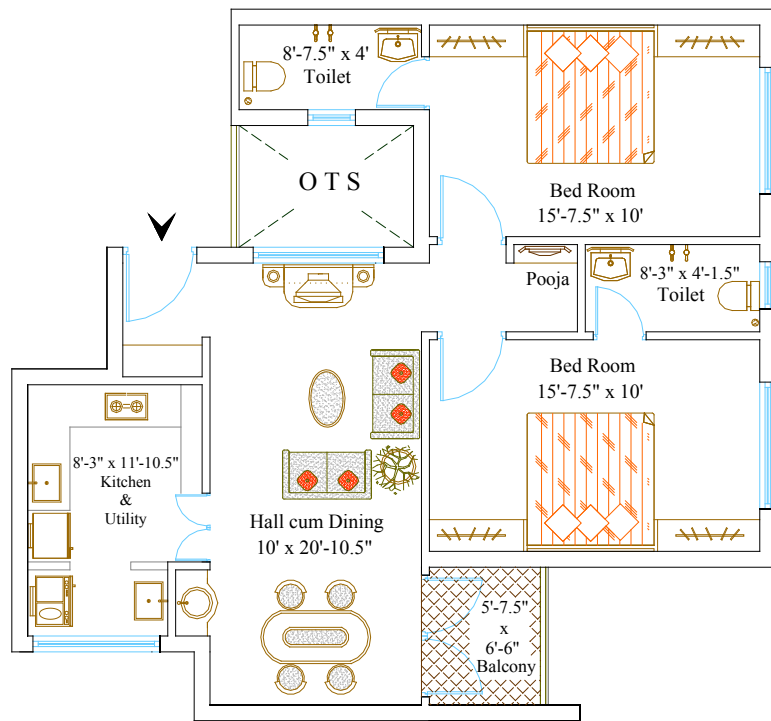

Contact :- 94423 25000

Vijaydeepa's KTVR Greenfield

2 Bed Room Flat Nos:
105, 205, 305, 405

Super Built Up Area:
1069 SqFt