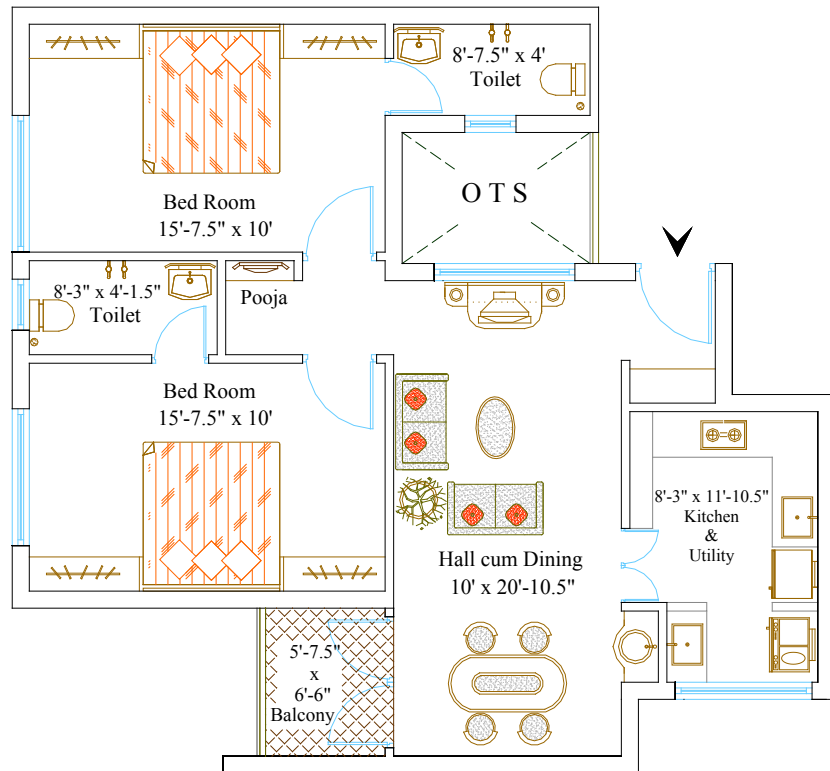

Contact :- 94423 25000

Vijaydeepa's KTVR Greenfield

2 Bed Room Flat Nos:
106 , 206 , 306 , 406

Super Built Up Area:
1069 SqFt