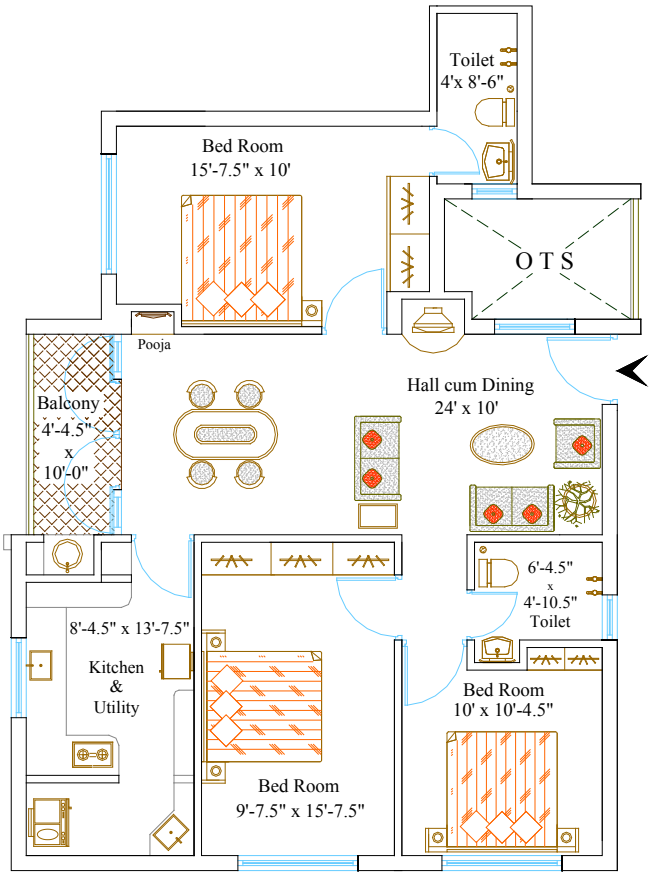

Contact :- 94423 25000

Vijaydeepa's KTVR Greenfield

3 Bed Room Flat Nos:
107 , 207 , 307 , 407

Super Built Up Area:
1230 SqFt