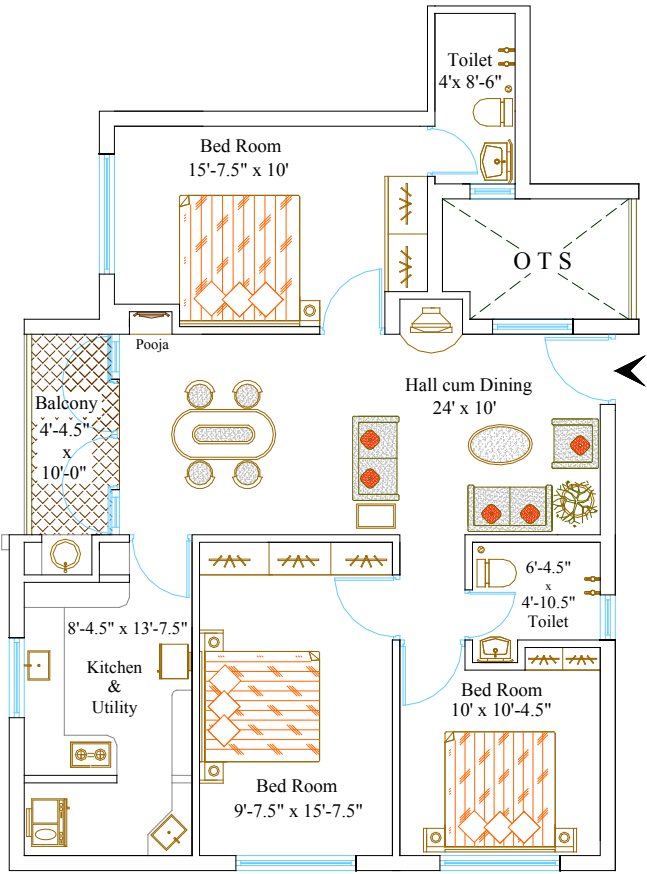

Contact :- 94423 25000

Vijaydeepa's KTVR Greenfield

3 Bed Room Flat Nos:  
107 , 207 , 307 , 407

Super Built Up Area:  
1230 SqFt