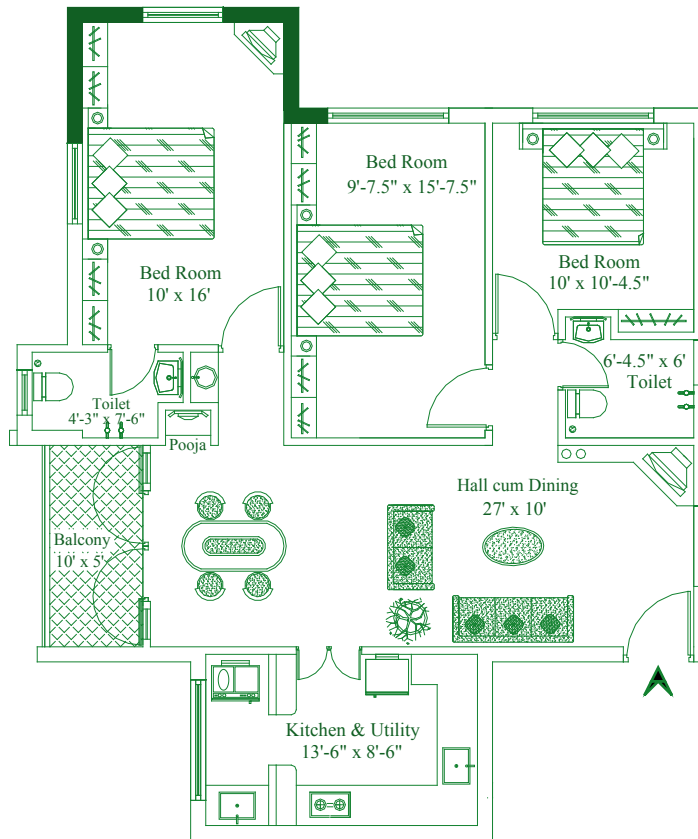

Contact :- 94423 25000

Vijaydeepa's KTVR Greenfield

3 Bed Room Flat Nos:
108 , 208 , 308 , 408

Super Built Up Area:
1285 SqFt