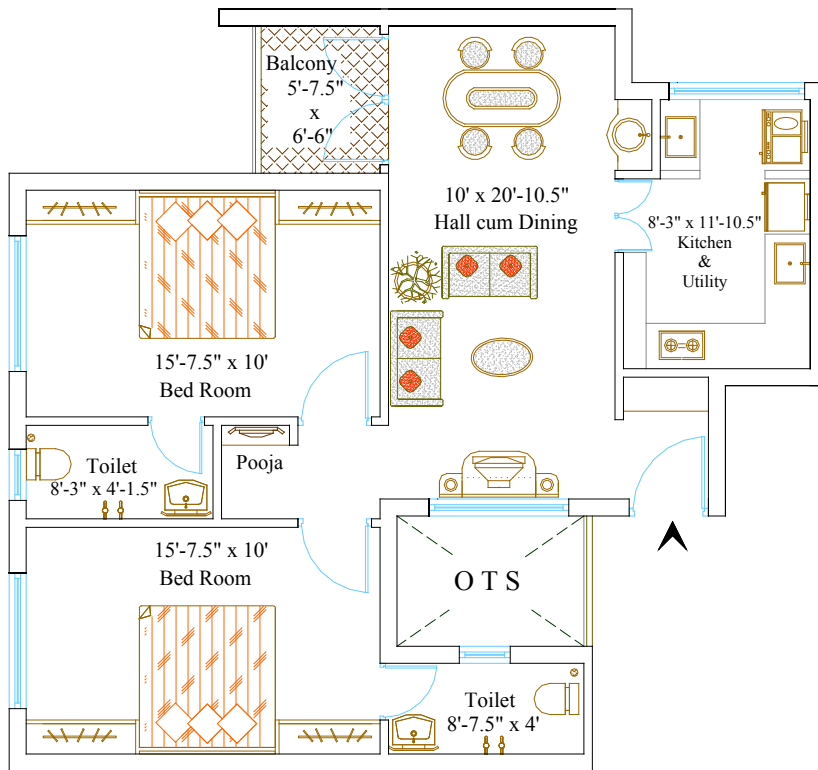

Contact :- 94423 25000

Vijaydepa's KTVR Greenfield

2 Bed Room Flat Nos:
109 , 209 , 309 , 409

Super Built Up Area:
1069 SqFt