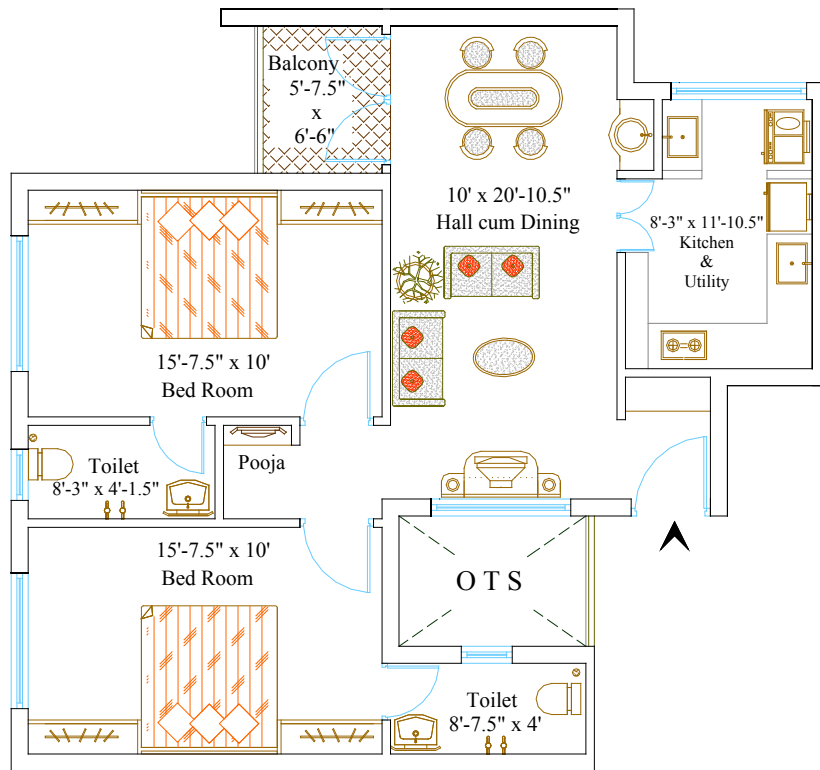

Contact :- 94423 25000

Vijaydepa's KTVR Greenfield

2 Bed Room Flat Nos:  
109 , 209 , 309 , 409

Super Built Up Area:  
1069 SqFt